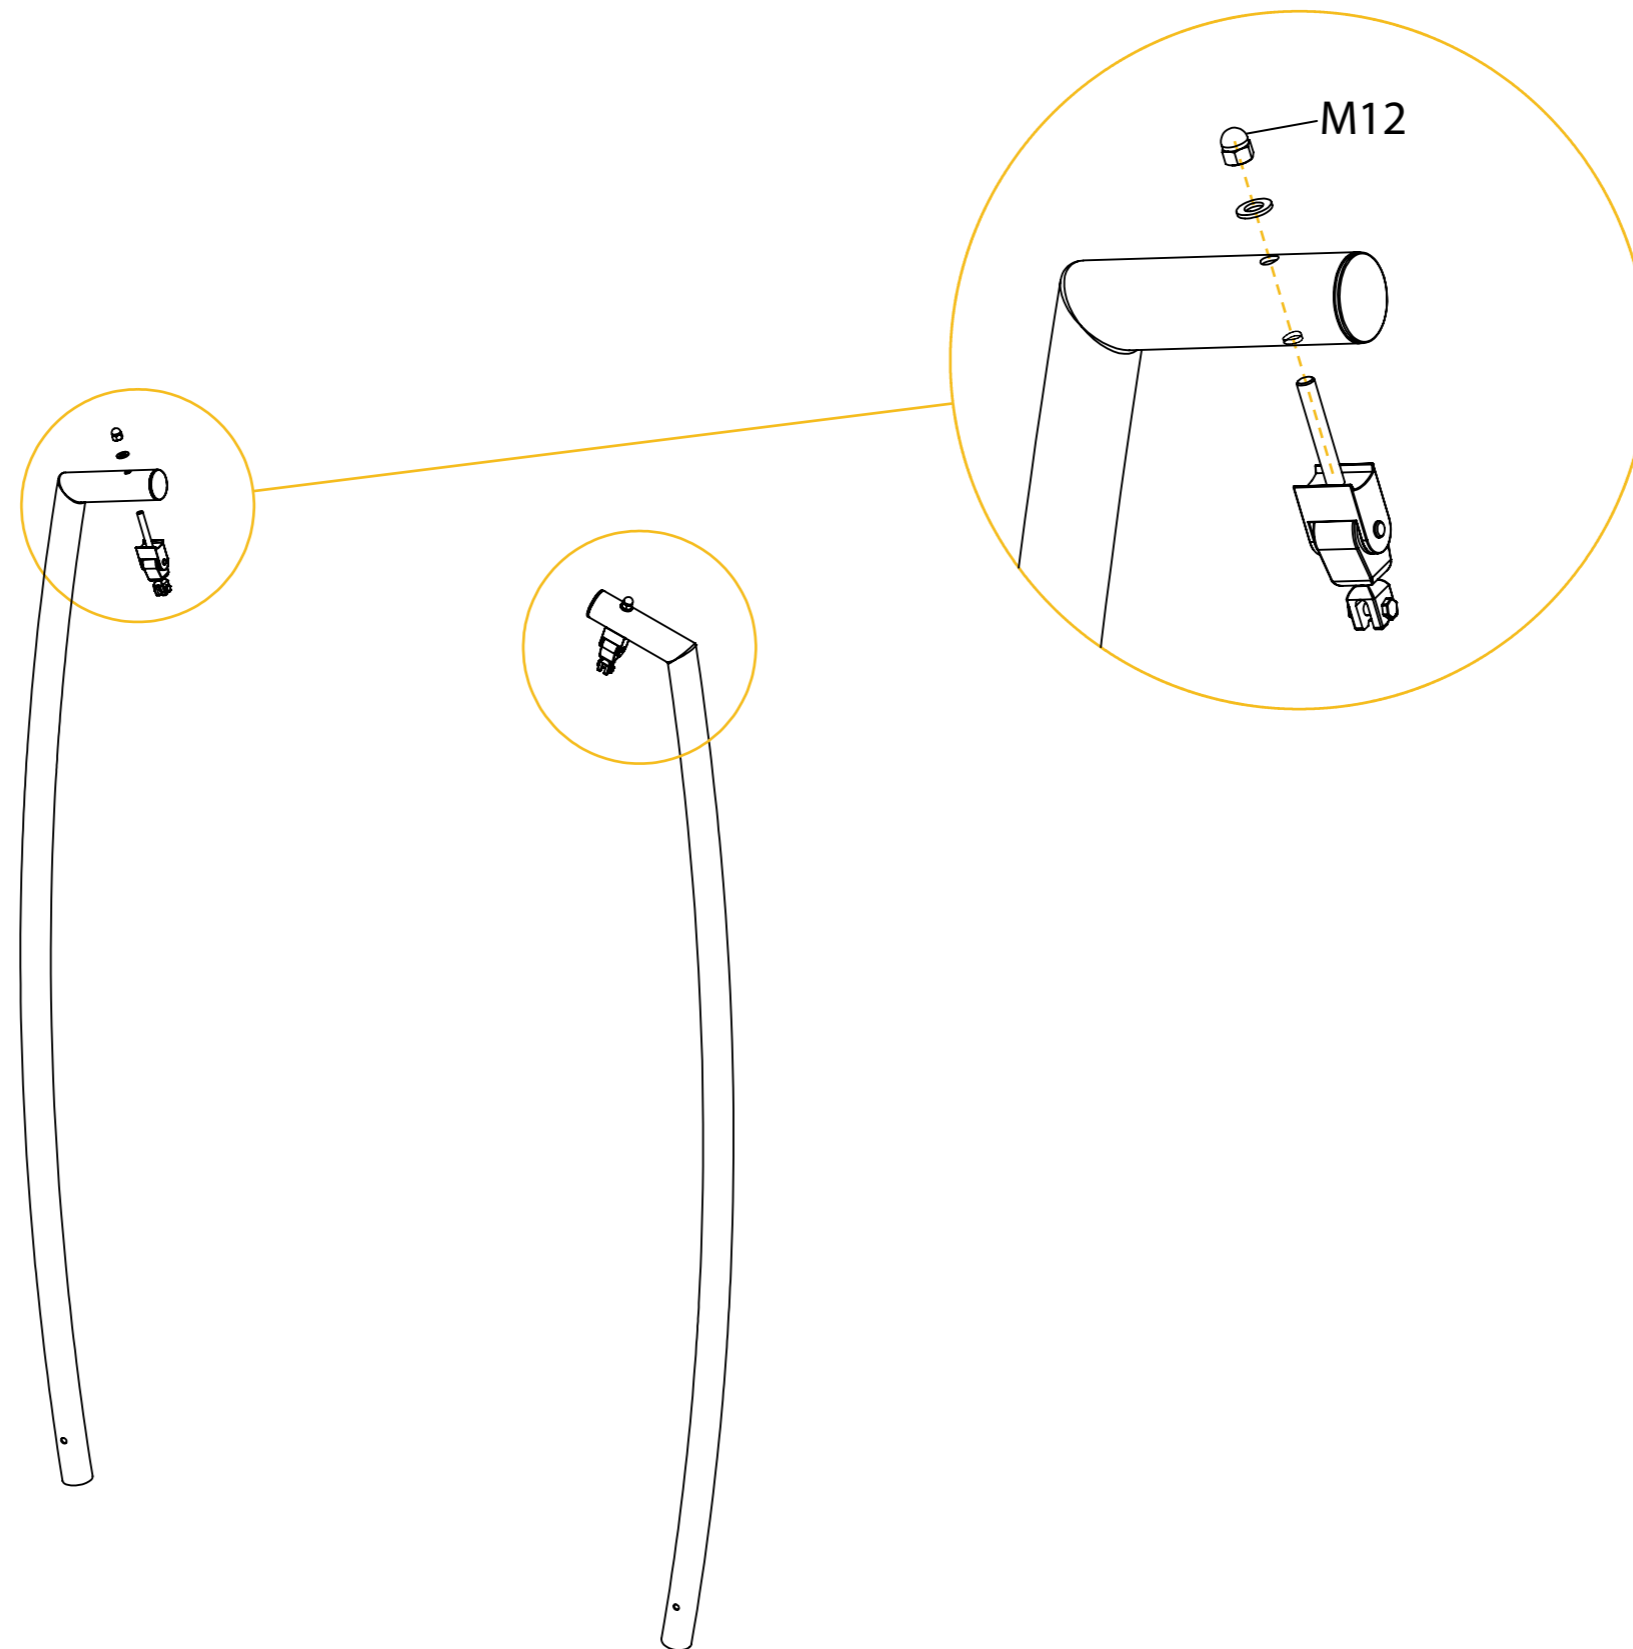

FLIP.PLAY

SSP 14 Manual / P0

REVISION: 2.1

FLIPPLAY B.V.

DATE: 13-11-2019

INFO@FLIPPLAY.NL

SCALE 1:10 / FORMAT: A3

WWW.FLIPPLAY.NL

FLIP.PLAY

SSP 14 Manual / P1

REVISION: 2.1

FLIPPLAY B.V.

DATE: 13-11-2019

INFO@FLIPPLAY.NL

SCALE 1:15 / FORMAT: A3

WWW.FLIPPLAY.NL

Let the concrete harden before use! Estimated time, 3 days.
Do not install the seats until the concrete is fully hardened.